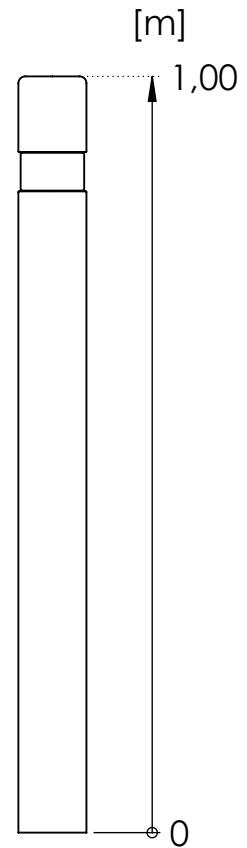

Product Datasheet

Round post + reflector RE-23

Materials used:

- Round post housing made of recycled.
- products made of polyethylene (LDPE and HDPE), a mixture of textile fibres (natural and synthetic)
- fasteners: stainless or galvanized screws, self-locking nuts.